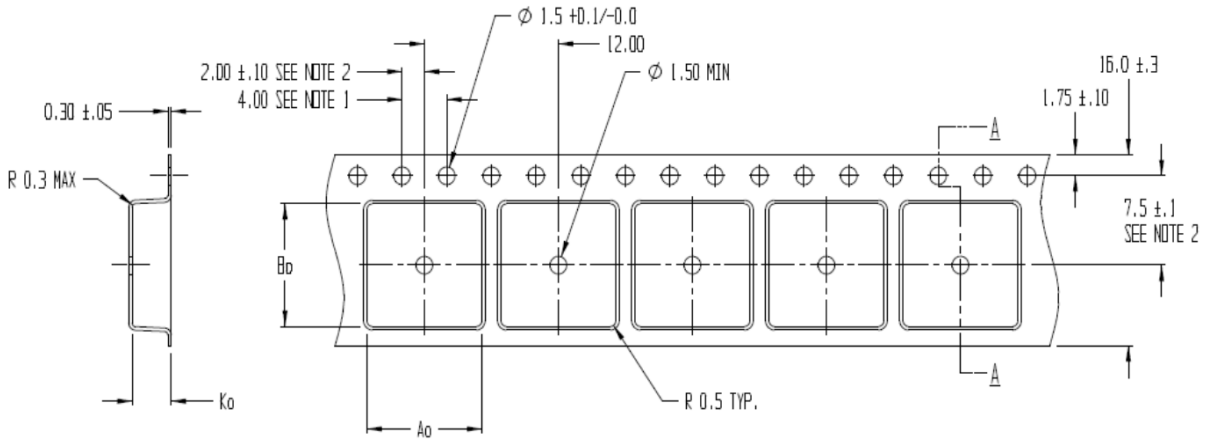

S58E size tape carrier

$A_0 = 10.30$
 $B_0 = 10.30$
 $K_0 = 3.50$

S48E size tape carrier

$A_0 = 7.0$
 $B_0 = 6.60$
 $K_0 = 3.93$

S42 Embossed Carrier Tape

The package meets the ANSI/EIA-481-C Standard for the dimensions.

ALL DIMENSIONS IN MM