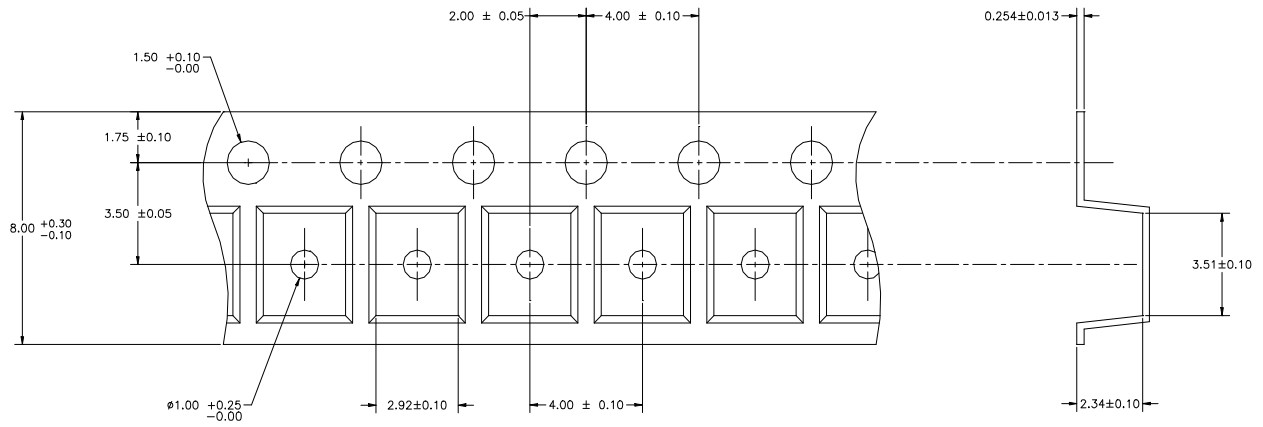

S58E size tape carrier

$A_0 = 10.30$
 $B_0 = 10.30$
 $K_0 = 3.50$

S48E size tape carrier

$A_0 = 7.0$
 $B_0 = 6.60$
 $K_0 = 3.93$

S42 Embossed Carrier Tape

The package meets the ANSI/EIA-481-C Standard for the dimensions.

ALL DIMENSIONS IN MM