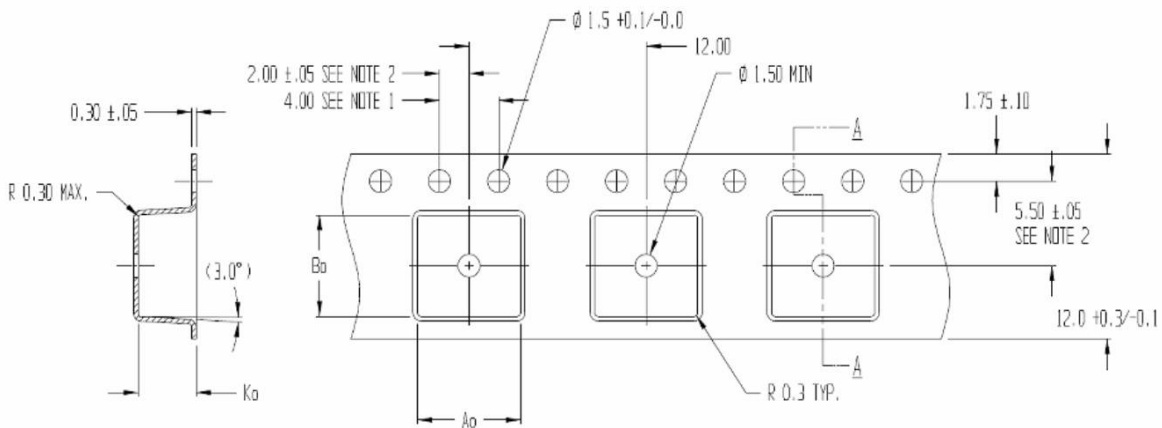

S58E size tape carrier

$A_0 = 10.30$
 $B_0 = 10.30$
 $K_0 = 3.50$

S48E size tape carrier

$A_0 = 7.0$
 $B_0 = 6.60$
 $K_0 = 3.93$

S42 Embossed Carrier Tape

The package meets the ANSI/EIA-481-C Standard for the dimensions.

ALL DIMENSIONS IN MM